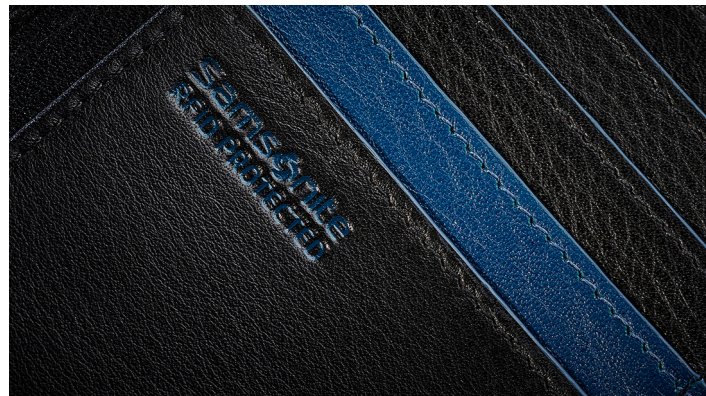

# S-MESH™

- BLACK
- TAUPE
- CHOCOLATE

SLING  
50V\*006

SHOULDER BAG L  
50V\*011

BACKPACK S  
50V\*007

BACKPACK  
50V\*008